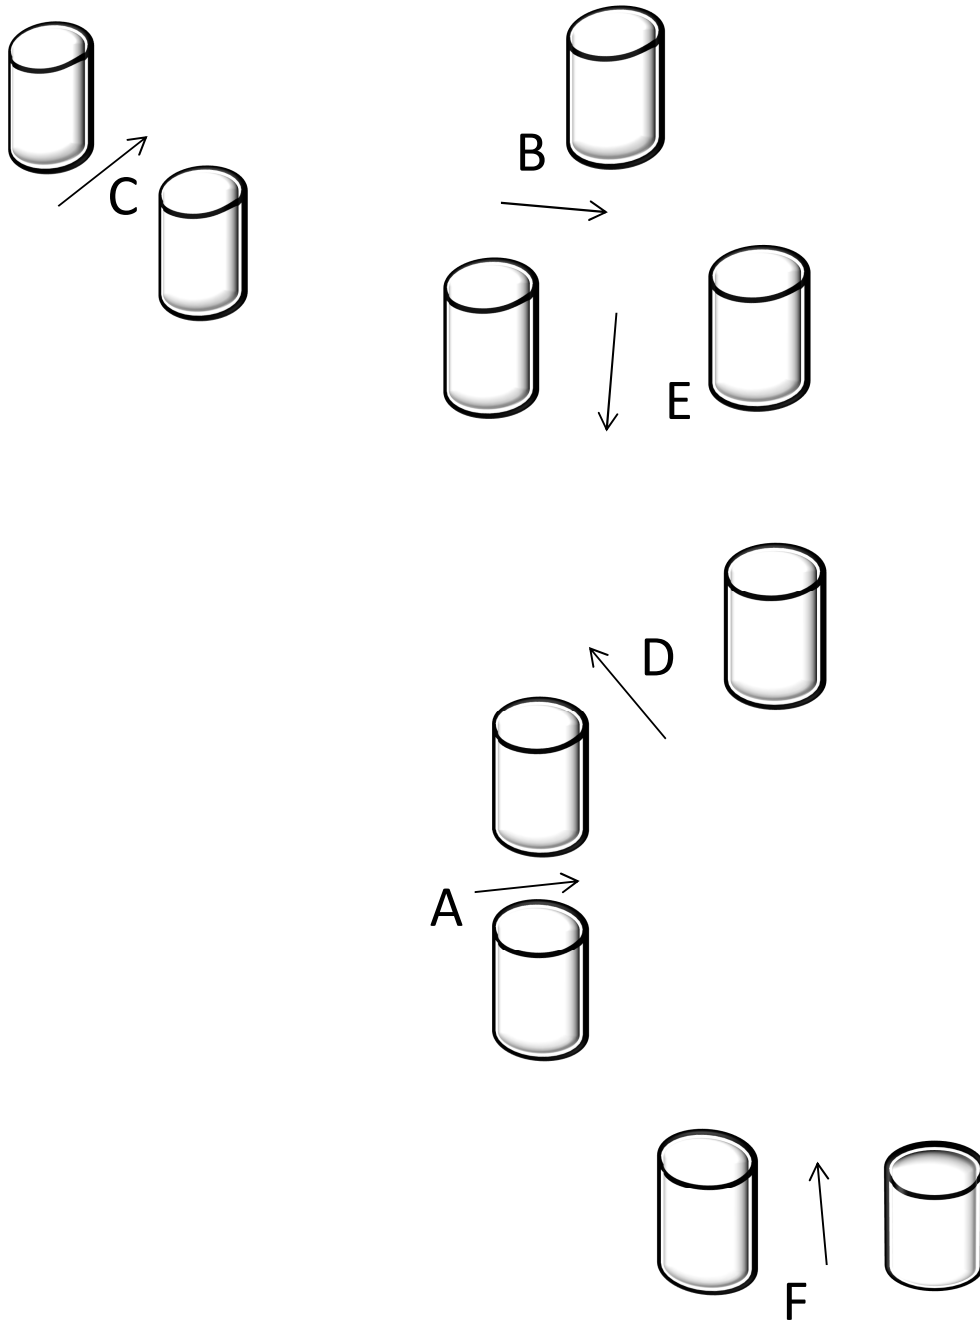

C.I.LO SPERONE

CAI** 2017

OBSTACLE N° 1 "THE TUBE" CAI**-CAN I-II°

C.I.LO SPERONE

CAI** 2017

OBSTACLE N°2 "IN THE WOOD" CAI**-CAN I-II°

☼ = knock down

C.I.LO SPERONE

CAI** 2017

OBSTACLE N° 3 "SPLASH" CAI**-CAN I-II°

☀ = knock down

C.I.LO SPERONE

CAI** 2017

OBSTACLE N°4 "ON THE STREET" CAI**-CAN I-II°

☼ = knock down

C.I.LO SPERONE

CAI** 2017

OBSTACLE N°5 "ON THE HILL" CAI**-CAN I-II°

☀ = knock down

START/FINISH

C.I.LO SPERONE

CAI** 2017

OBSTACLE N°6 "LAST EFFORT" CAI**-CAN I-II°

 =knock down