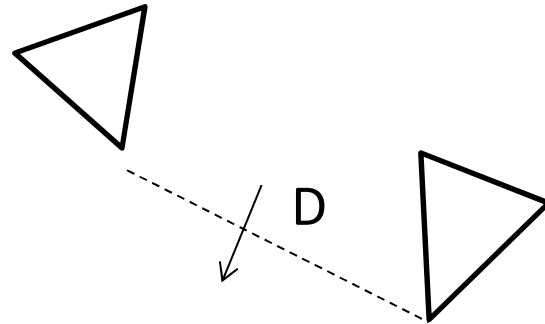

C.I.LO SPERONE

CAI** 2017

OBSTACLE N° 1 "THE TUBE" CAI**-CAN I-II°

C.I.LO SPERONE

CAI** 2017

OBSTACLE N°2 "IN THE WOOD" CAI**-CAN I-II°

☼ = knock down

C.I.LO SPERONE

CAI** 2017

OBSTACLE N° 3 "SPLASH" CAI**-CAN I-II°

☀ = knock down

C.I.LO SPERONE

CAI** 2017

OBSTACLE N°4 "ON THE STREET" CAI**-CAN I-II°

☼ = knock down

C.I.LO SPERONE

CAI** 2017

OBSTACLE N°5 "ON THE HILL" CAI**-CAN I-II°

☀ = knock down

START/FINISH

C.I.LO SPERONE

CAI** 2017

OBSTACLE N°6 "LAST EFFORT" CAI**-CAN I-II°

 =knock down