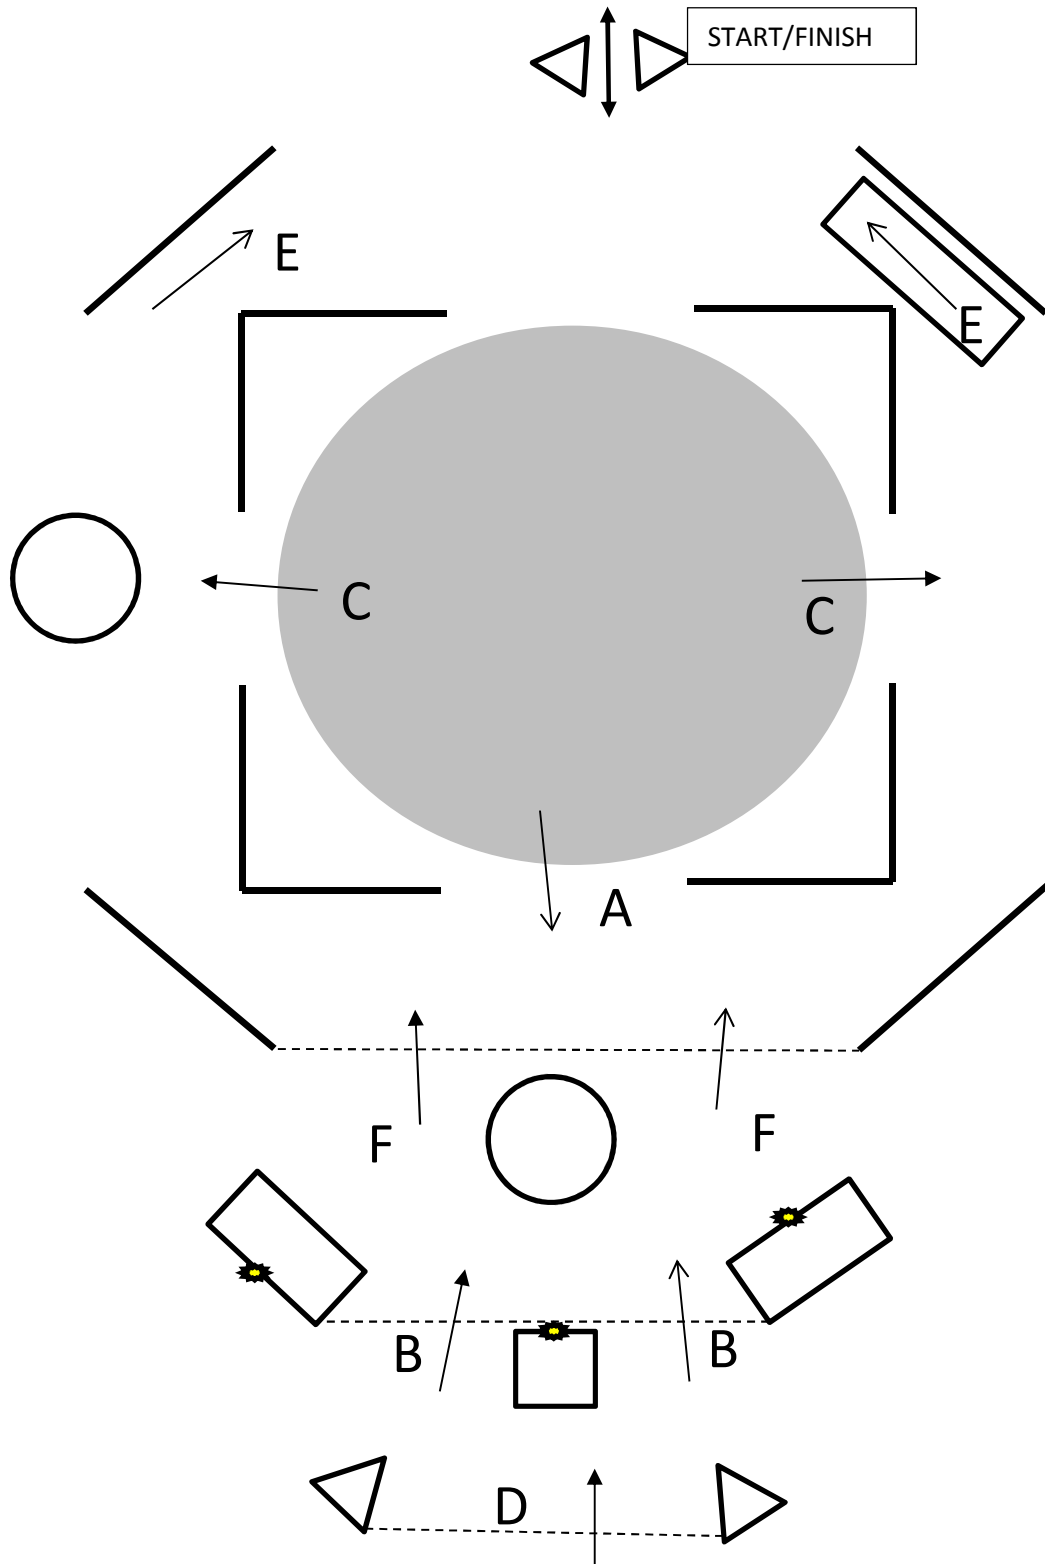

C.I.LO SPERONE

CAI** 2017

OBSTACLE N° 1 "THE TUBE" CAI**-CAN I-II°

C.I.LO SPERONE

CAI** 2017

OBSTACLE N°2 "IN THE WOOD" CAI**-CAN I-II°

☼ = knock down

C.I.LO SPERONE

CAI** 2017

OBSTACLE N° 3 "SPLASH" CAI**-CAN I-II°

☀ = knock down

C.I.LO SPERONE

CAI** 2017

OBSTACLE N°4 "ON THE STREET" CAI**-CAN I-II°

☼ = knock down

C.I.LO SPERONE

CAI** 2017

OBSTACLE N°5 "ON THE HILL" CAI**-CAN I-II°

☀ = knock down

START/FINISH

C.I.LO SPERONE

CAI** 2017

OBSTACLE N°6 "LAST EFFORT" CAI**-CAN I-II°

 =knock down