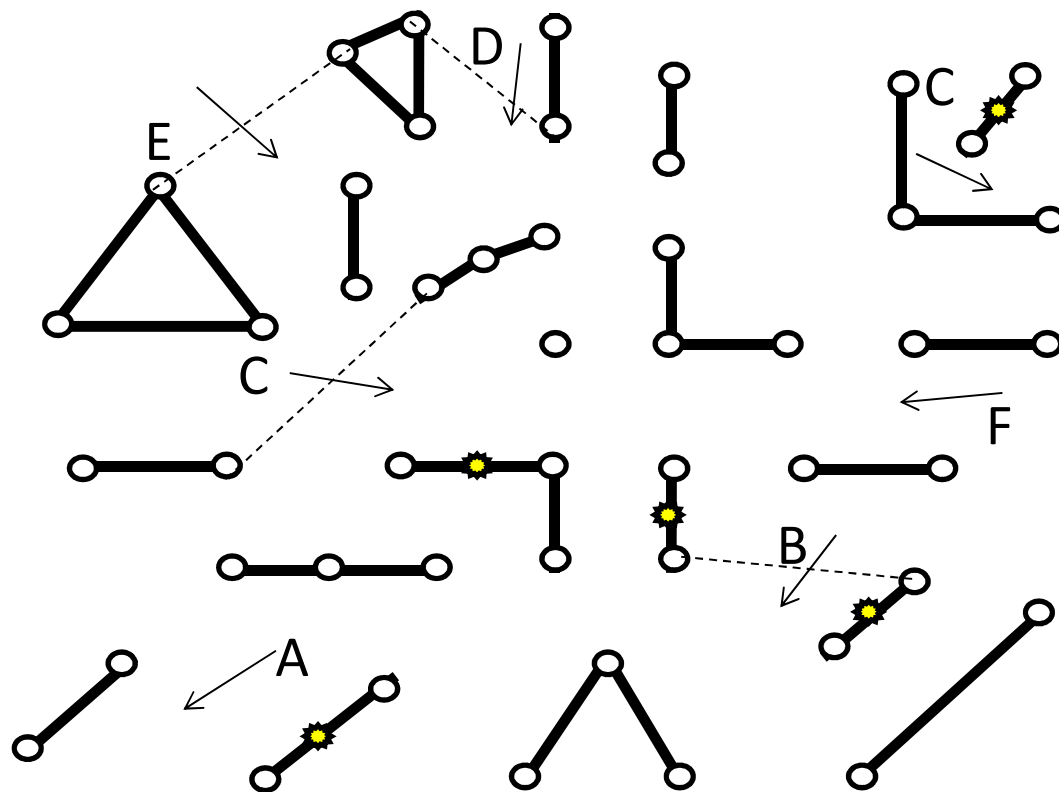

C.I.LO SPERONE

CAI** 2017

OBSTACLE N° 1 "THE TUBE" CAI**-CAN I-II°

C.I.LO SPERONE

CAI** 2017

OBSTACLE N°2 "IN THE WOOD" CAI**-CAN I-II°

☼ = knock down

C.I.LO SPERONE

CAI** 2017

OBSTACLE N° 3 "SPLASH" CAI**-CAN I-II°

☀ = knock down

C.I.LO SPERONE

CAI** 2017

OBSTACLE N°4 "ON THE STREET" CAI**-CAN I-II°

☼ = knock down

C.I.LO SPERONE

CAI** 2017

OBSTACLE N°5 "ON THE HILL" CAI**-CAN I-II°

☀ = knock down

START/FINISH

C.I.LO SPERONE

CAI** 2017

OBSTACLE N°6 "LAST EFFORT" CAI**-CAN I-II°

 =knock down