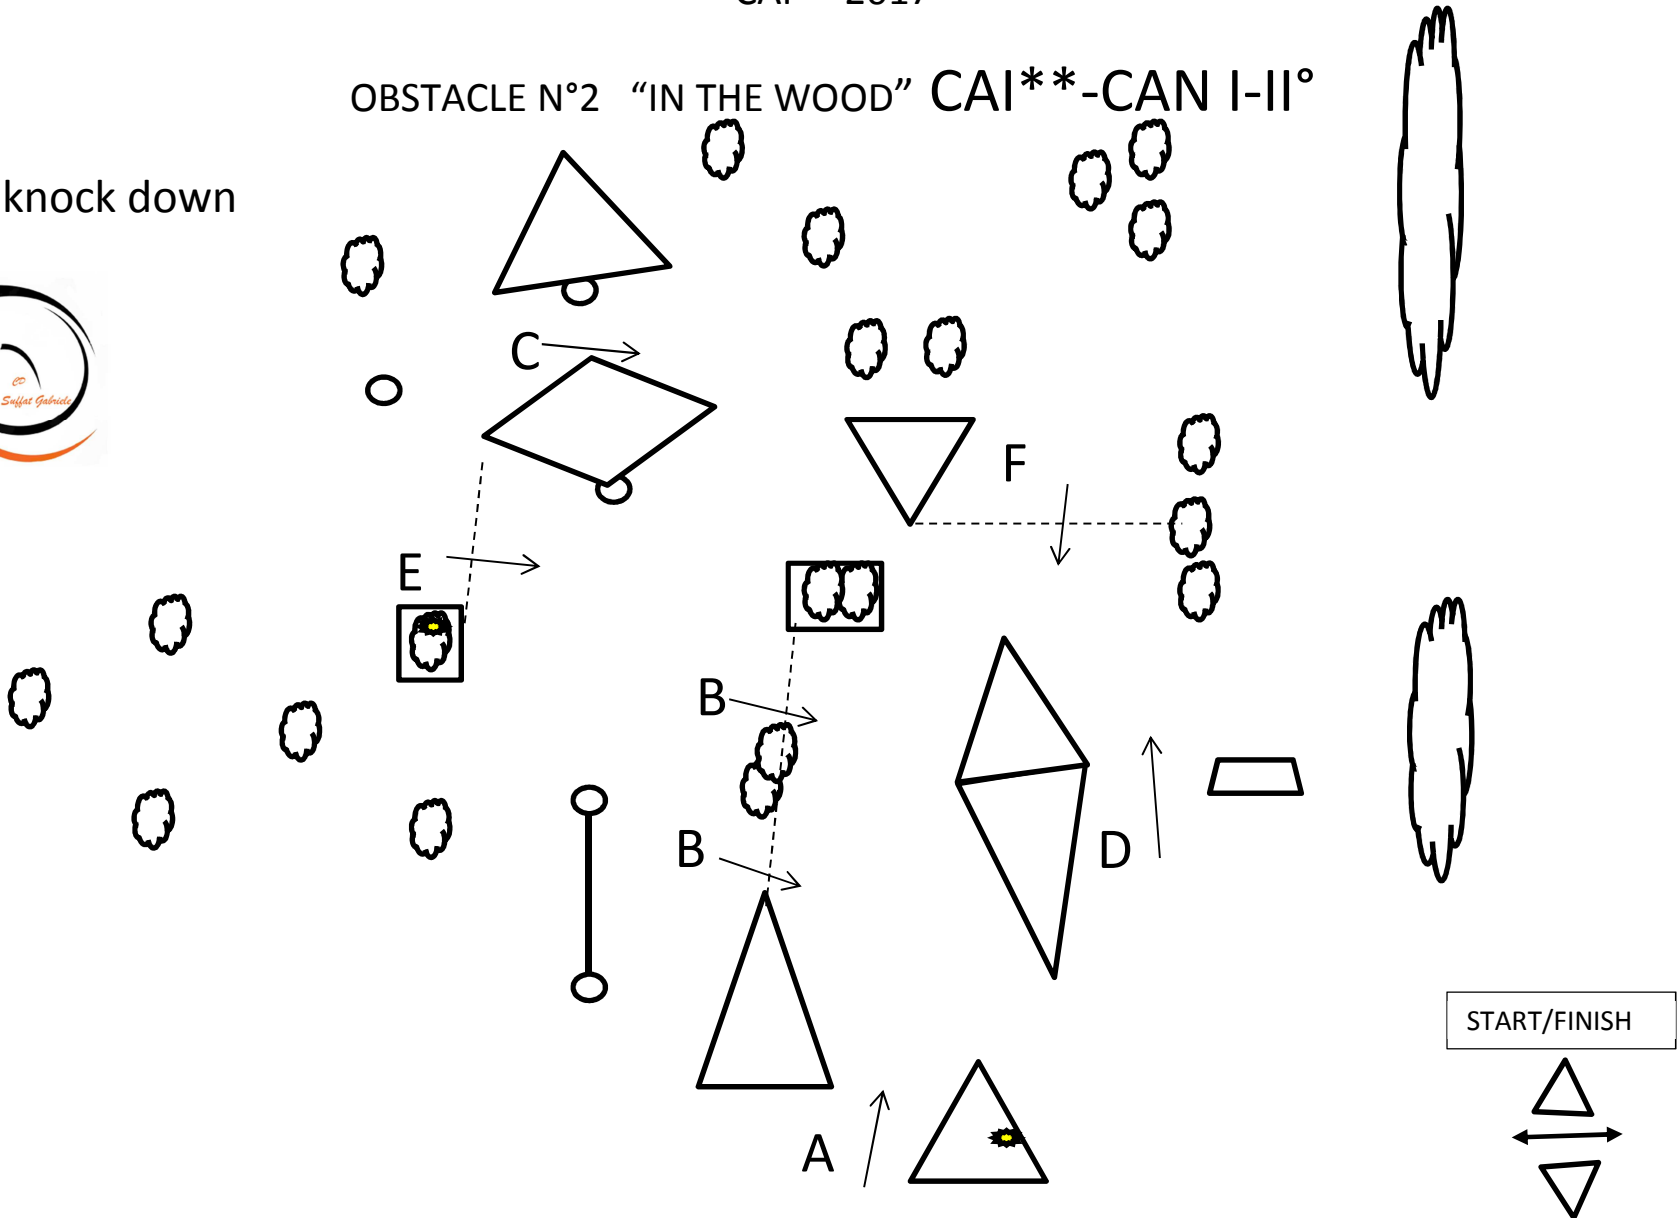

C.I.LO SPERONE

CAI** 2017

OBSTACLE N° 1 "THE TUBE" CAI**-CAN I-II°

C.I.LO SPERONE

CAI** 2017

OBSTACLE N°2 "IN THE WOOD" CAI**-CAN I-II°

☼ = knock down

C.I.LO SPERONE

CAI** 2017

OBSTACLE N° 3 "SPLASH" CAI**-CAN I-II°

☀ = knock down

C.I.LO SPERONE

CAI** 2017

OBSTACLE N°4 "ON THE STREET" CAI**-CAN I-II°

☼ = knock down

C.I.LO SPERONE

CAI** 2017

OBSTACLE N°5 "ON THE HILL" CAI**-CAN I-II°

☀ = knock down

START/FINISH

C.I.LO SPERONE

CAI** 2017

OBSTACLE N°6 "LAST EFFORT" CAI**-CAN I-II°

 =knock down