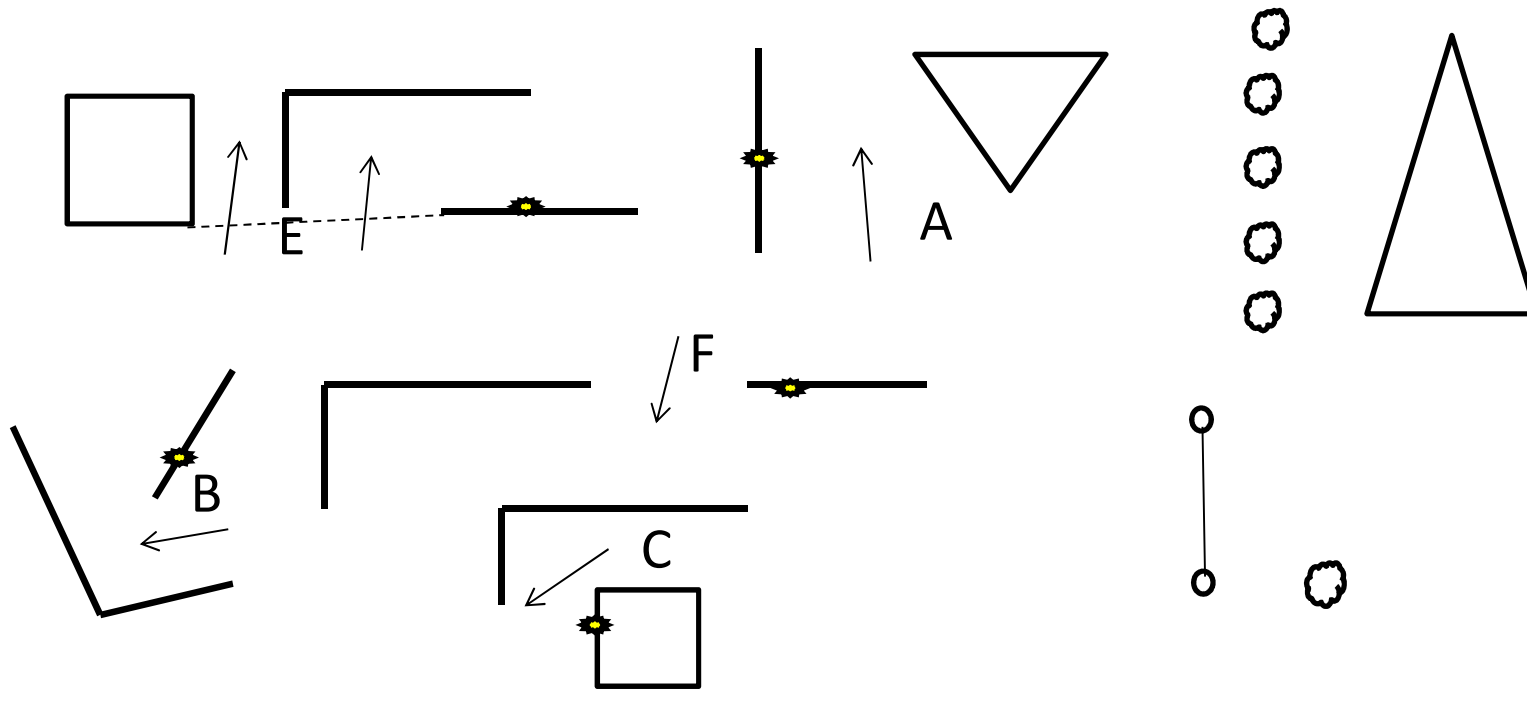

C.I.LO SPERONE

CAI** 2017

OBSTACLE N° 1 "THE TUBE" CAI**-CAN I-II°

C.I.LO SPERONE

CAI** 2017

OBSTACLE N°2 "IN THE WOOD" CAI**-CAN I-II°

☼ = knock down

C.I.LO SPERONE

CAI** 2017

OBSTACLE N° 3 "SPLASH" CAI**-CAN I-II°

☀ = knock down

C.I.LO SPERONE

CAI** 2017

OBSTACLE N°4 "ON THE STREET" CAI**-CAN I-II°

☼ = knock down

C.I.LO SPERONE

CAI** 2017

OBSTACLE N°5 "ON THE HILL" CAI**-CAN I-II°

☀ = knock down

START/FINISH

C.I.LO SPERONE

CAI** 2017

OBSTACLE N°6 "LAST EFFORT" CAI**-CAN I-II°

 =knock down